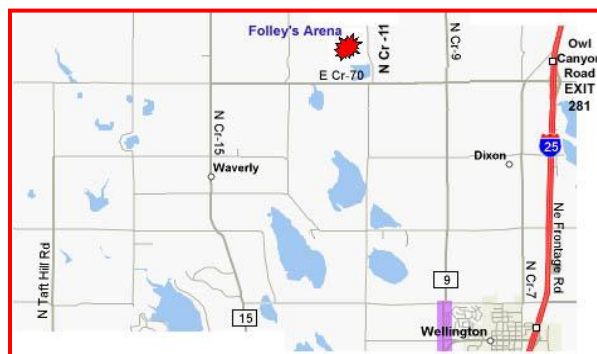

LOCATION

RMSC Shows/Events take place at Folley's Arena. Take CR70/Owl Canyon Road (I-25 exit 281) to CR11. Turn north and continue to arena on left.

GYMKHANA NOT BEFORE 4PM

- ❖ Lead Line Barrels (Any Age)
- ❖ Barrel Racing
All Barrel Race entries close at 3:45pm
- ❖ Lead Line Flag Race (Any Age)
- ❖ Flag Race
- ❖ Lead Line Pole Bending (Any Age)
- ❖ Pole Bending
- ❖ Lead Line Keyhole Race (Any Age)
- ❖ Keyhole Race